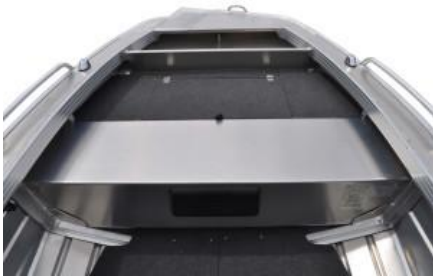

Stacer 399 Proline

POA

Specifications

Boat Details

Price	POA	Boat Brand	Stacer
Model	399 PROLINE	Length	3.95
Year	2023	Category	Aluminium Boats
Hull Style	Single	Hull Type	Aluminium
Power Type	Power	Stock Number	SP399PL2LP
Condition	New	State	Queensland
Suburb	NORTH ROCKHAMPTON	Engine Make	

Description

The 399 Proline is the largest of the Proline tinnie range and features 1.6mm bottomsides, 2 aluminium bench seats, glove box and a max engine capacity of 30HP. There is space for 4 to head out on the dam, creek, river or lake to chase those freshwater fish. Upgrades are available to maximise your fishing experience including casting platform, rod holders, extruded side decks, bow mount thruster plate and transducer bracket.

Features

Country Origin	AUS
Length (m)	3.95
Beam/Width (m)	1.79
Hull Thickness - Bottom (mm)	1.6
Hull Thickness - Sides (mm)	1.6
Draft (m)	0.72
Dry Weight (kgs)	101
Warranty (Months)	PROLINE
Maximum Horse Power	30
Passenger capacity	4